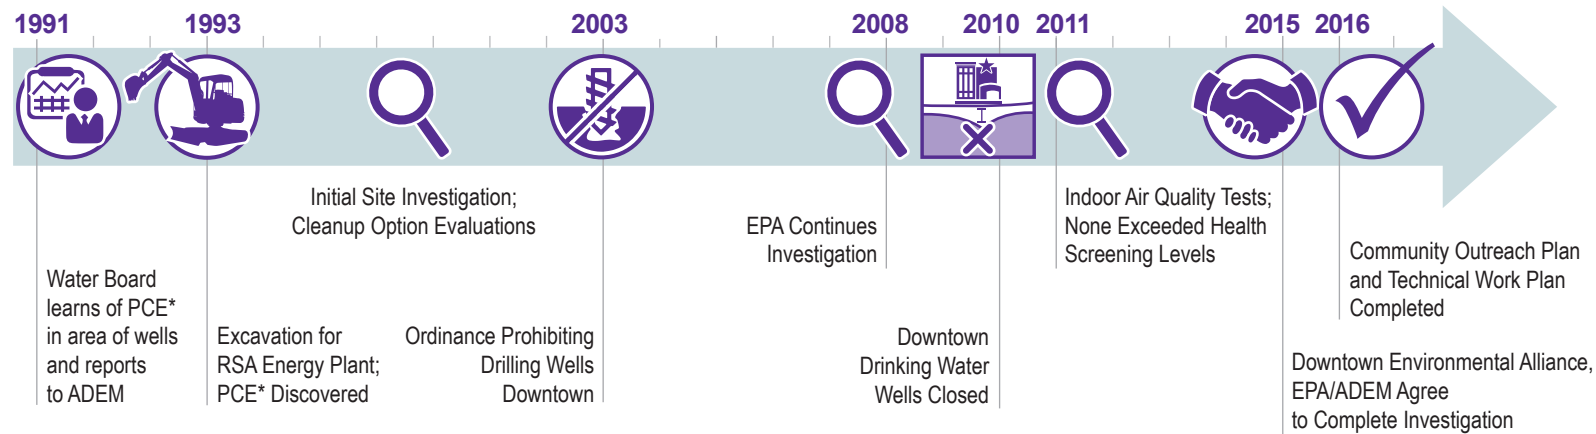

Capital City Plume Future

Capital City Plume History

*PCE - A commonly used cleaning agent, tetrachloroethylene, also known as perchloroethylene.