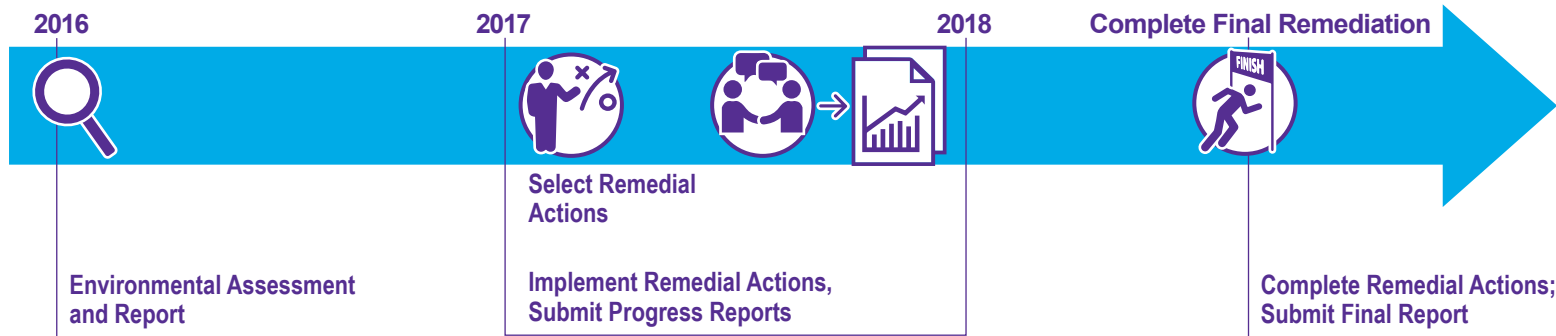

Capital City Plume Future

Capital City Plume History

*PCE - A commonly used cleaning agent, tetrachloroethylene, also known as perchloroethylene.