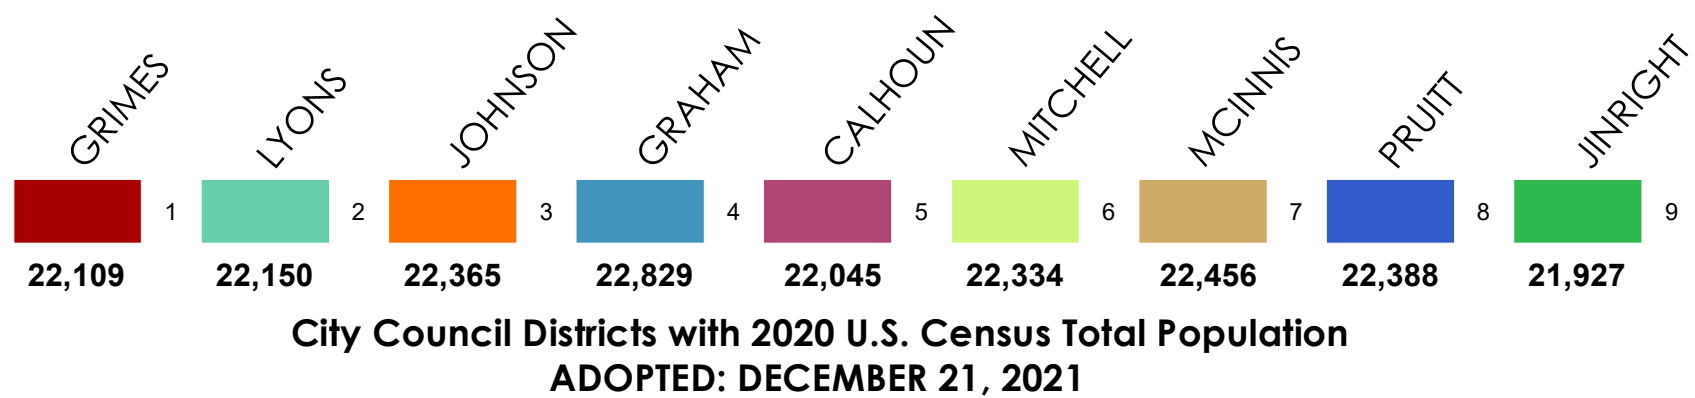

APPROVED CITY COUNCIL DISTRICT - 1

CITY OF MONTGOMERY, ALABAMA

Source: City of Montgomery & US Census Bureau 2020 Redistricting Data

Population Comparison	1	2	3	4	5	6	7	8	9	TOTAL
2010 US Census Total Population	22,590	23,029	22,985	22,795	22,747	22,885	23,096	22,826	22,811	205,764
2020 US Census Total Population (Before Redistricting)	22,806	23,018	21,633	18,227	22,498	21,808	21,135	26,038	23,440	200,603
2020 US Census Total Population (After Redistricting)	22,109	22,150	22,365	22,829	22,045	22,334	22,456	22,388	21,927	200,603
Ideal Population	22,289	22,289	22,289	22,289	22,289	22,289	22,289	22,289	22,289	