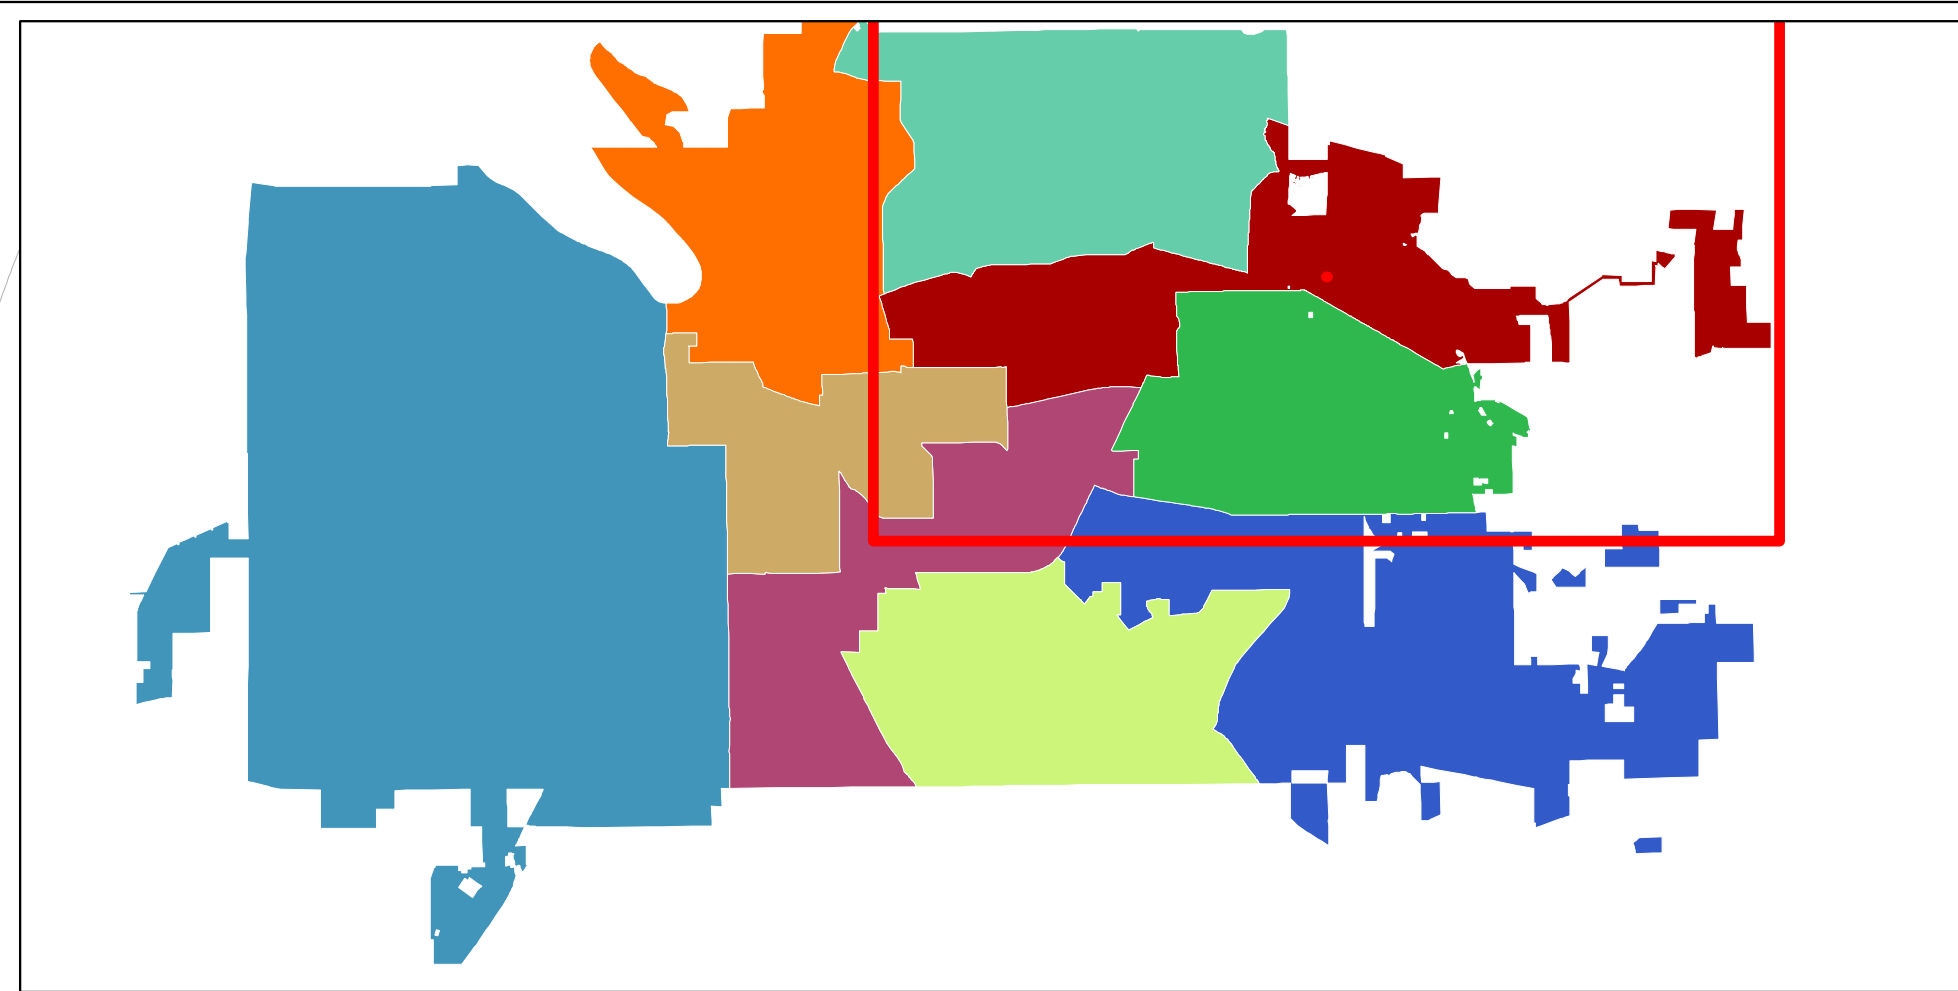

APPROVED CITY COUNCIL DISTRICT - 1

CITY OF MONTGOMERY, ALABAMA

Source: City of Montgomery & US Census Bureau 2020 Redistricting Data

Population Comparison	1	2	3	4	5	6	7	8	9	TOTAL
2010 US Census Total Population	22,590	23,029	22,985	22,795	22,747	22,885	23,096	22,826	22,811	205,764
2020 US Census Total Population (Before Redistricting)	22,806	23,018	21,633	18,227	22,498	21,808	21,135	26,038	23,440	200,603
2020 US Census Total Population (After Redistricting)	22,109	22,150	22,365	22,829	22,045	22,334	22,456	22,388	21,927	200,603
Ideal Population	22,289	22,289	22,289	22,289	22,289	22,289	22,289	22,289	22,289	

MAP FOR REFERENCE ONLY. NOT A LEGAL DOCUMENT
This map has been created from the data within the City of Montgomery Geographic Information Systems (GIS) database. The City of Montgomery makes no claims, no representations, and no warranties, expressed or implied, concerning the validity, the reliability, or the accuracy of this map.

Date Printed: 1/27/2022

2020 U.S. CENSUS POPULATION DATA BY CITY COUNCIL DISTRICT - 1																							
DISTRICT	P0010001	P0010001	P0010001	P0010003	P0010003	P0010003	P0010004	P0010004	P0010005	P0010005	P0010006	P0010007	P0010007	P0010008	P0010009	P0020002	P0020002	P0020003	P0020003				
1	22,109	11.02%	22,289	-180	-0.81%	10,845	49.05%	9,339	42.24%	53	0.24%	637	2.88%	18	0.08%	305	1.38%	912	4.13%	649	2.94%	21,460	97.06%
* The Ideal Population was determined by dividing the official 2020 U.S. Census Population for the City of Montgomery by 9																							