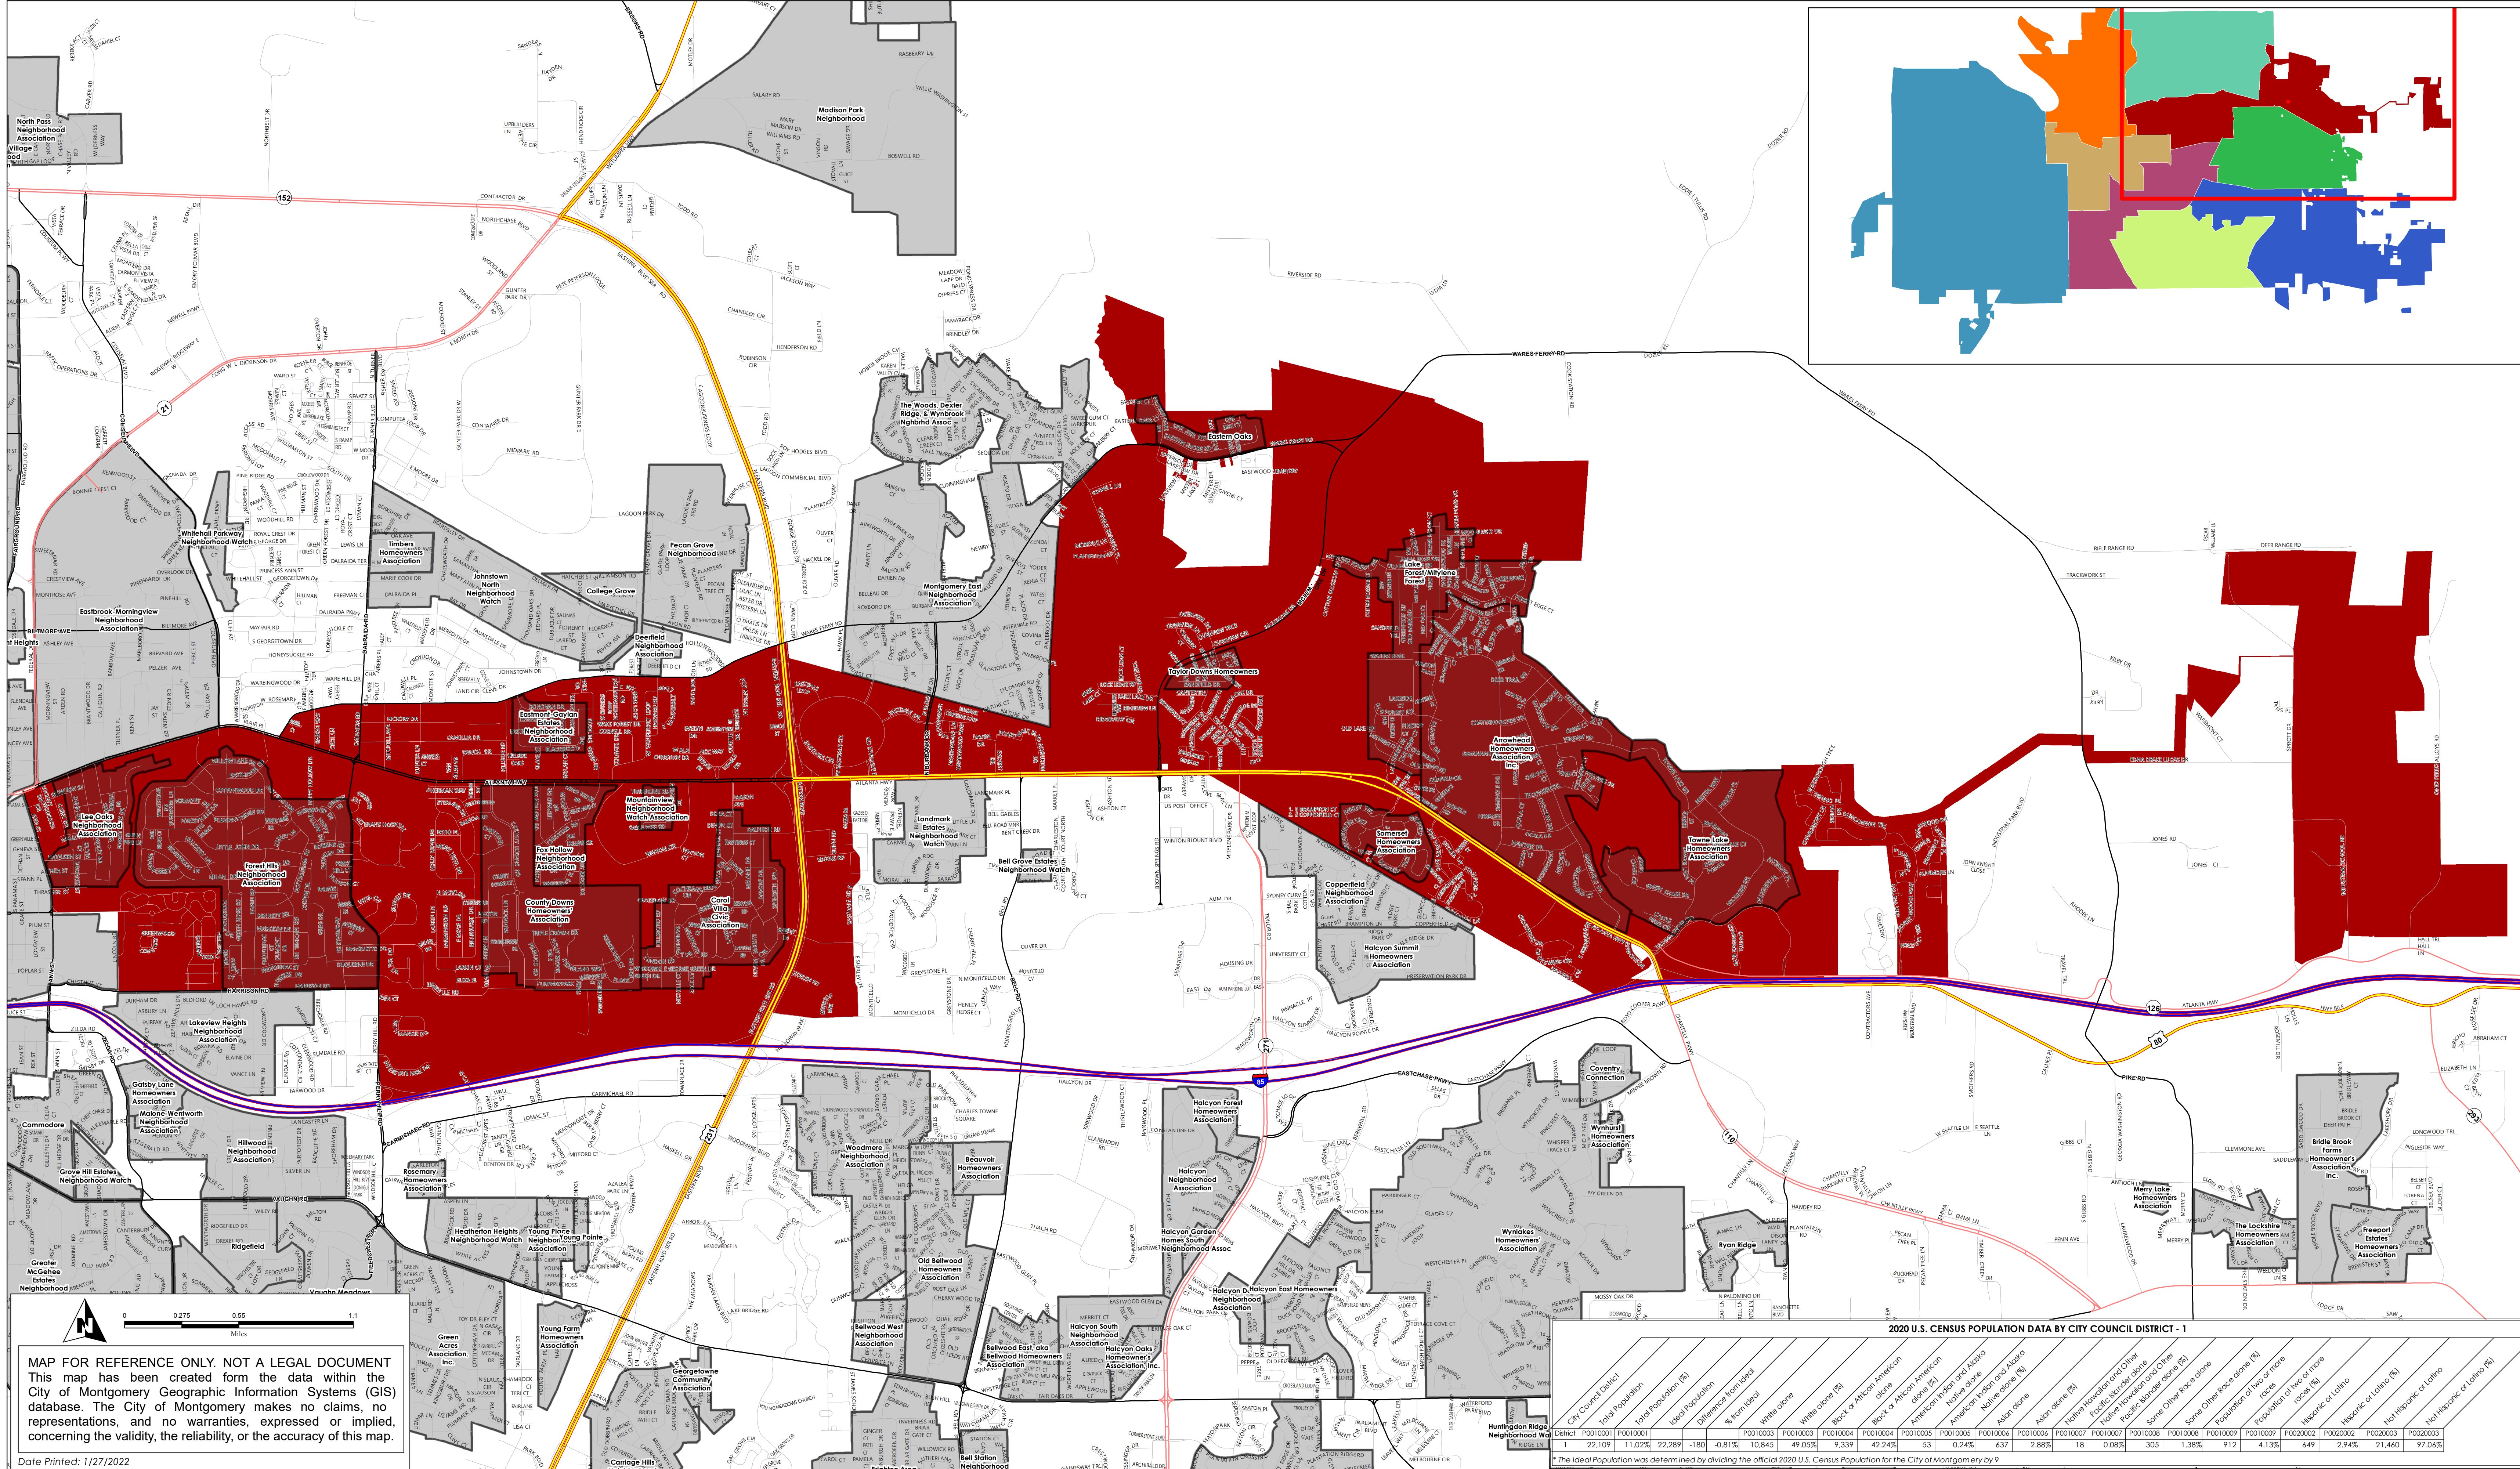

APPROVED CITY COUNCIL DISTRICT - 1

CITY OF MONTGOMERY, ALABAMA

Source: City of Montgomery & US Census Bureau 2020 Redistricting Data

Population Comparison	1	2	3	4	5	6	7	8	9	TOTAL
2010 US Census Total Population	22,590	23,029	22,985	22,795	22,747	22,885	23,096	22,826	22,811	205,764
2020 US Census Total Population (Before Redistricting)	22,806	23,018	21,633	18,227	22,498	21,808	21,135	26,038	23,440	200,603
2020 US Census Total Population (After Redistricting)	22,109	22,150	22,365	22,829	22,045	22,334	22,456	22,388	21,927	200,603
Ideal Population	22,289	22,289	22,289	22,289	22,289	22,289	22,289	22,289	22,289	

MAP FOR REFERENCE ONLY. NOT A LEGAL DOCUMENT
This map has been created from the data within the City of Montgomery Geographic Information Systems (GIS) database. The City of Montgomery makes no claims, no representations, and no warranties, expressed or implied, concerning the validity, the reliability, or the accuracy of this map.

Date Printed: 1/27/2022

2020 U.S. CENSUS POPULATION DATA BY CITY COUNCIL DISTRICT - 1																							
DISTRICT	P0010001	P0010001	P0010001	P0010003	P0010003	P0010003	P0010004	P0010004	P0010005	P0010005	P0010006	P0010007	P0010007	P0010008	P0010009	P0020002	P0020002	P0020003	P0020003				
1	22,109	11.02%	22,289	-180	-0.81%	10,845	49.05%	9,339	42.24%	53	0.24%	637	2.88%	18	0.08%	305	1.38%	912	4.13%	649	2.94%	21,460	97.06%
* The Ideal Population was determined by dividing the official 2020 U.S. Census Population for the City of Montgomery by 9																							